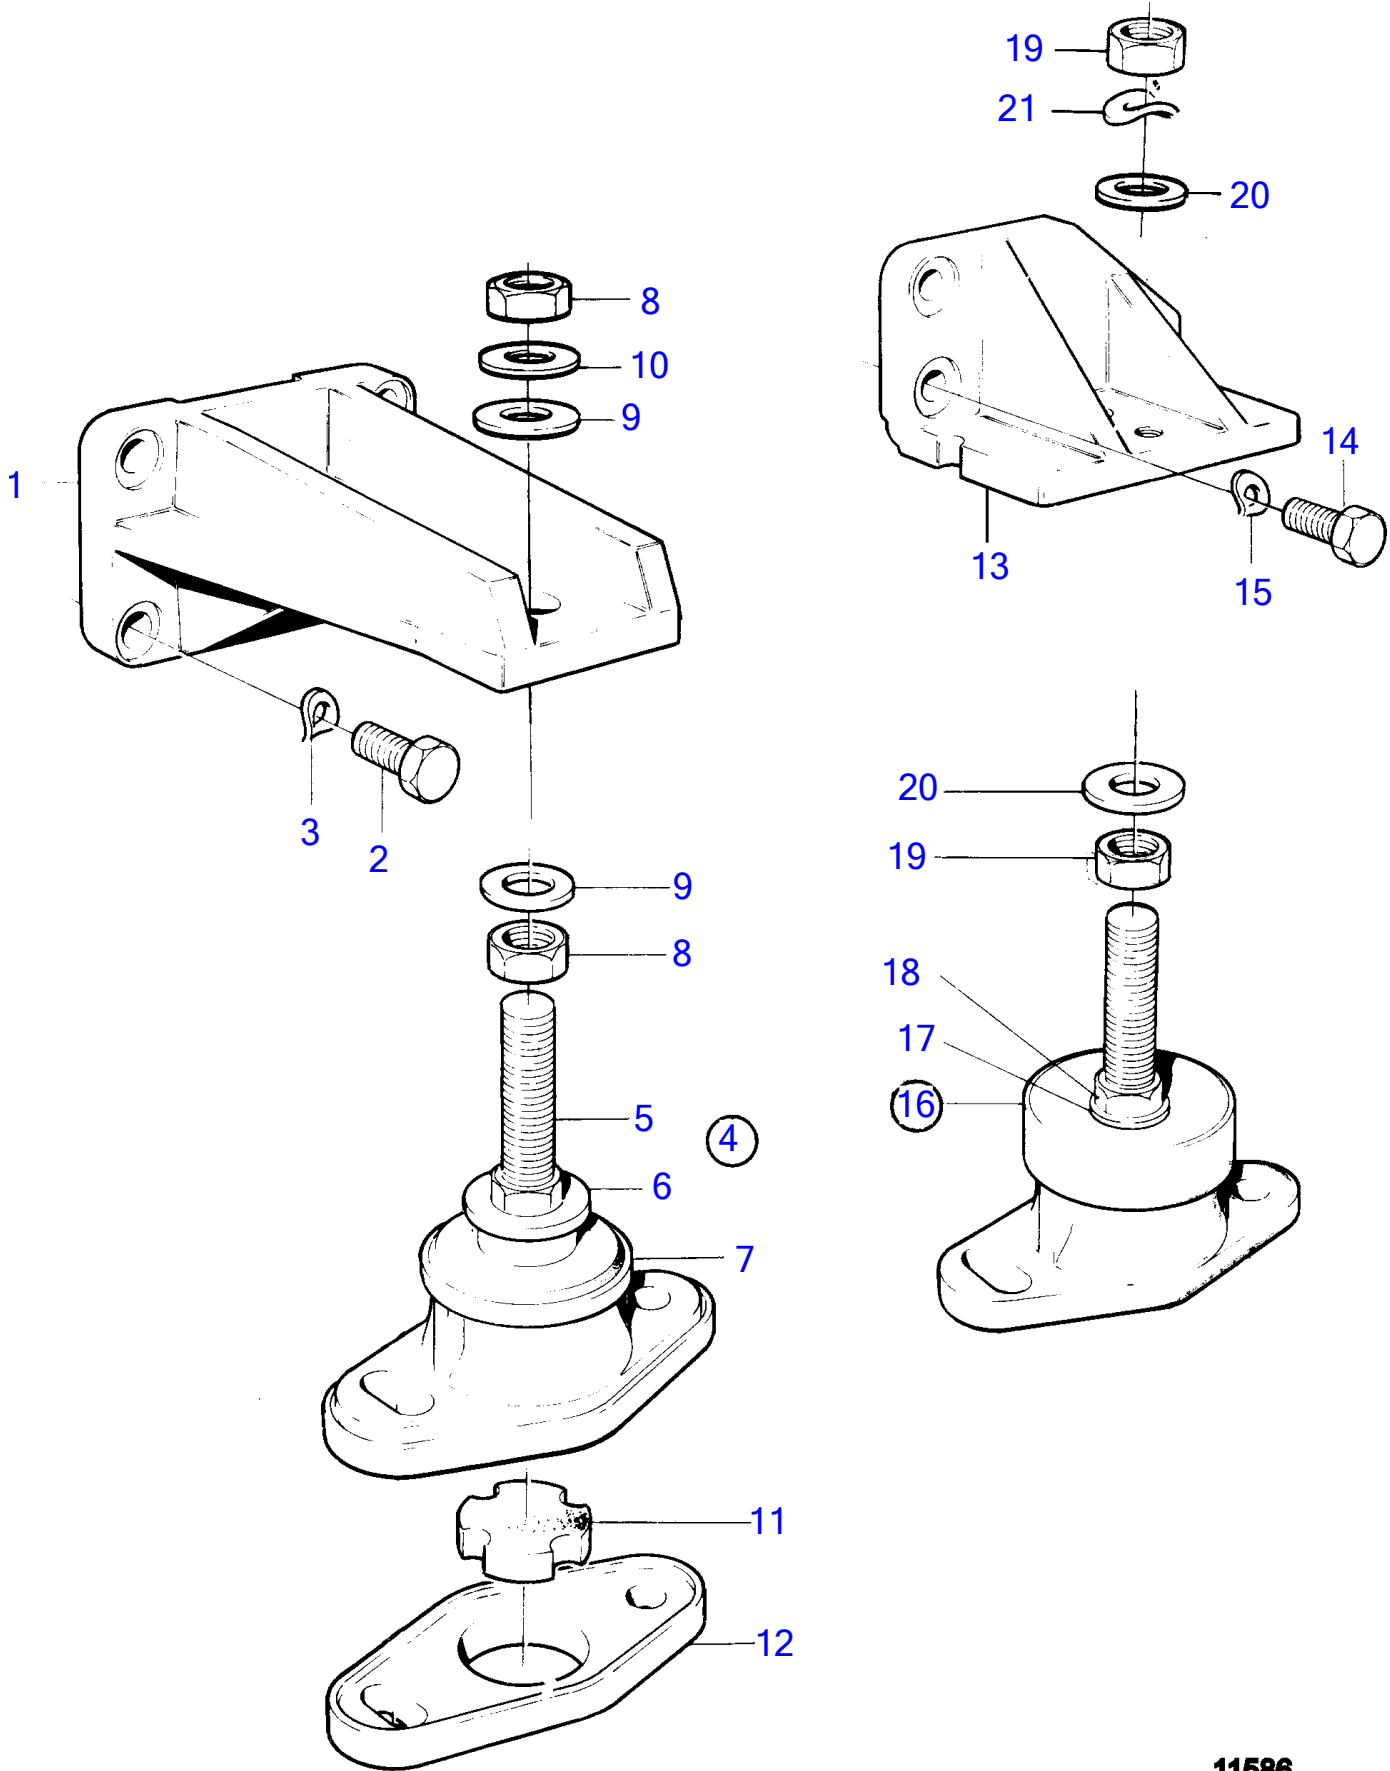

KAD42B

KAD42B

REF	PART NO.	QTY	DESCRIPTION	NOTES
1	860953	2	Engine bracket	
2	965192	7	Flange screw	L=40mm
	965193	1	Flange screw	L=50mm
3	940280	8	Spring washer	
4	876596	2	Rubber element	
5	860950	2	• Adjusting screw	
6	843298	2	• Washer	
7	843323	2	• Rubber element	
8	955806	4	Hexagon nut	
9	955901	2	Washer	D=34mm
	978991	2	Washer	D=40mm
10	941913	2	Spring washer	
11	843299	2	Rubber disc	
12	843286	2	Pad	
13	860952	1	Engine bracket	P
	860954	1	Engine bracket	S.B
14	966343	4	Flange screw	L=35mm
	965226	2	Flange screw	L=45mm
15	940280	4	Spring washer	
16	876597	2	Rubber element	
17	955900	2	• Washer	
18	860950	2	• Adjusting screw	
19	955806	4	• Hexagon nut	
20	955901	2	Washer	D=34mm
	978991	2	Washer	D=40mm
21	941913	2	Spring washer	